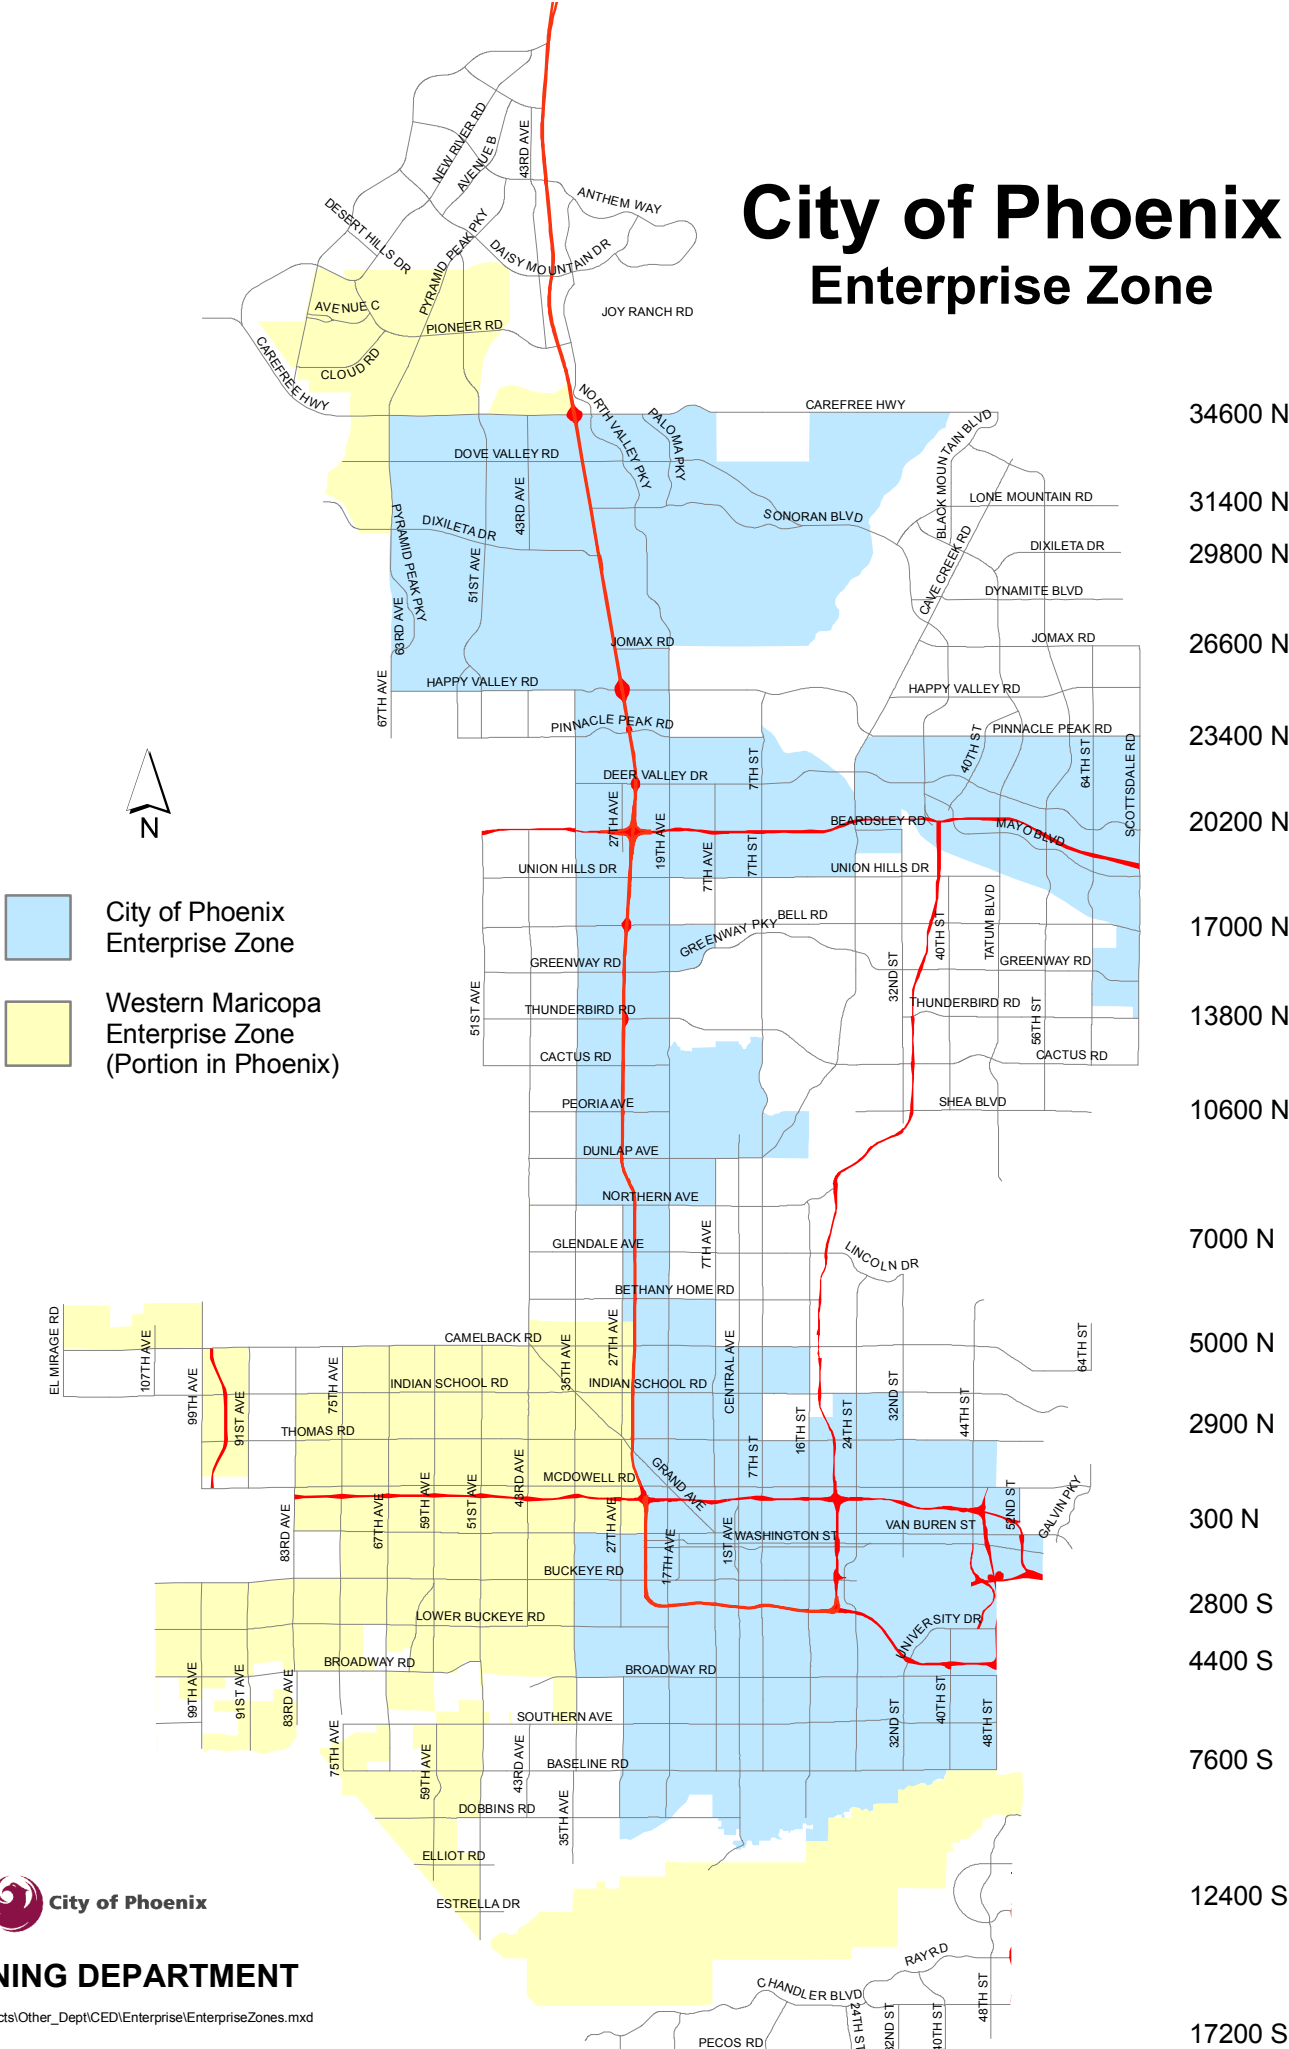

City of Phoenix Enterprise Zone

- City of Phoenix Enterprise Zone
- Western Maricopa Enterprise Zone (Portion in Phoenix)

PLANNING DEPARTMENT